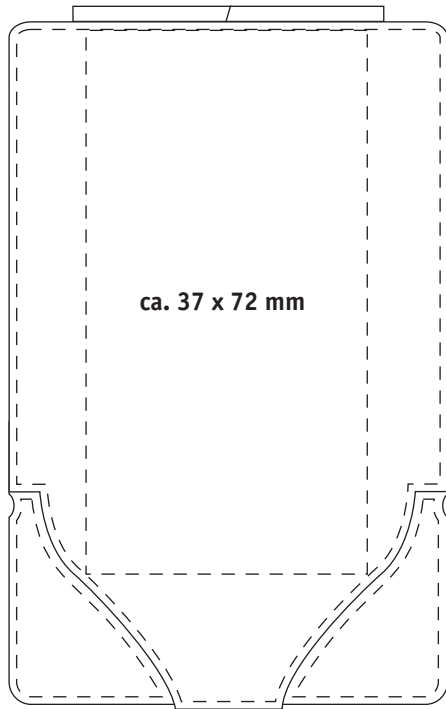

Cigarette-/business card box REFLECTS-TOUGH (50046)

Top

Inside