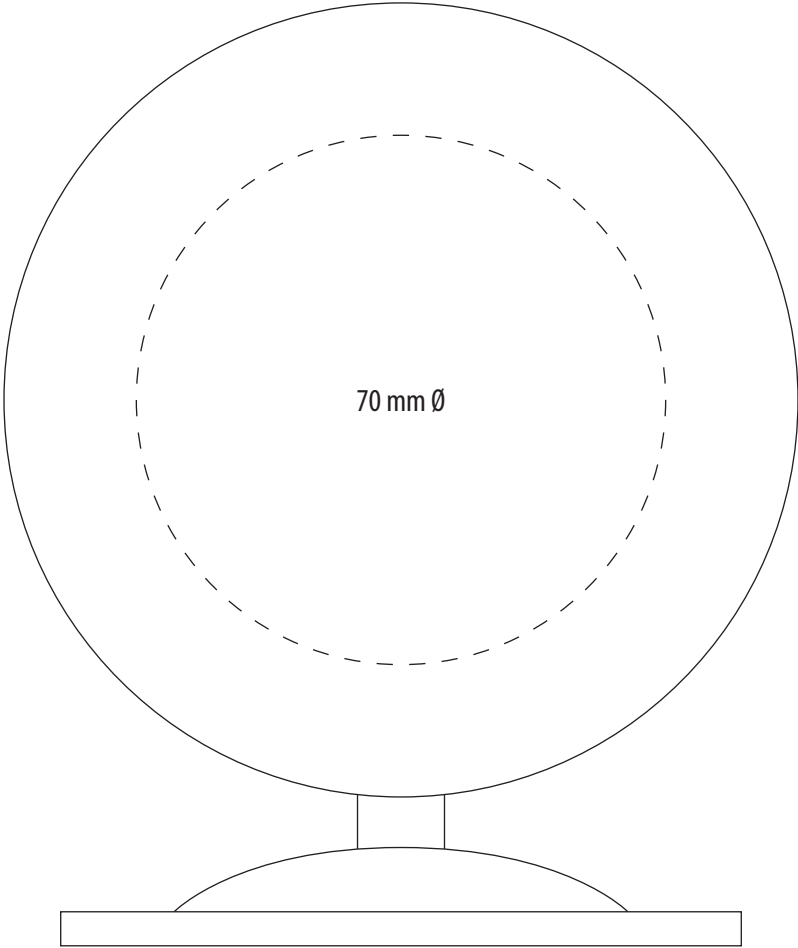

WIRELESS CHARGING STAND **REFLECTS-VENICE** (52282)

UV PRINT

WIRELESS CHARGING STAND **REFLECTS-VENICE** (52282)

PAD PRINT