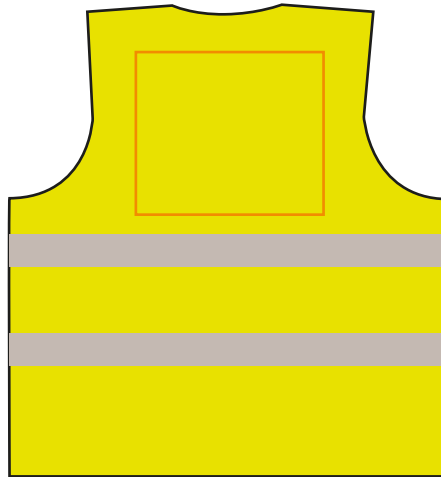

6542

Print position

1. FRONT
2. BACK
3. FRONT
4. BACK

Printing size (mm)

- 100 mm x 100 mm
- 300 mm x 250 mm
- 100 mm x 100 mm
- 200 mm x 150 mm

Printing code

- TSB
- TSB
- TR100
- TR300

Handlingcode

- HKD
- HKD
- HKD
- HKD

1 + 3. FRONT

2. BACK

4. BACK