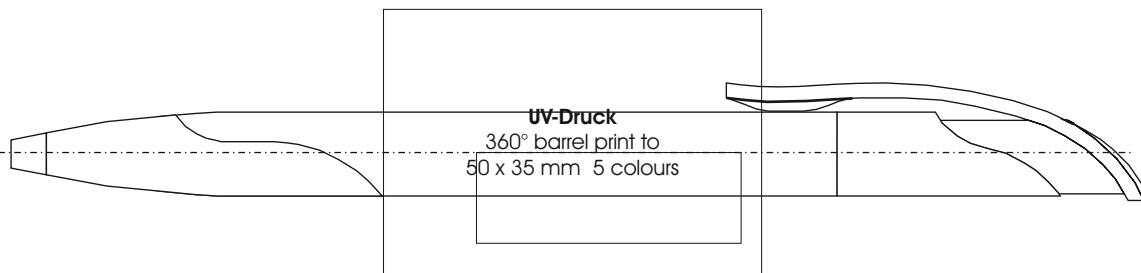

35 x 12 mm
up to 7 colours
90° left or right of clip
or opposite of clip

UV-Druck
360° barrel print to
50 x 35 mm 5 colours

PMS 7527

CHALLENGER SOFT / soft grip zone = white polished

barrel print
45 x 10 mm up to 7 colours
prolongation of clip

clip print 35 x 7 mm

barrel print
30 x 20 mm
up to 7 colours
prolongation of clip

clip print 40 x 5 up to 4 colours

35 x 12 mm
up to 7 colours
90° left or right of clip
or opposite of clip