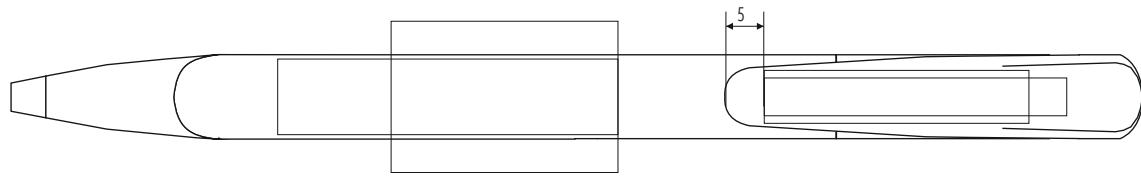

35 x 12 mm
up to 7 colours
90° left or right of clip
or opposite of clip

UV-Druck
360° barrel print to
50 x 35 mm 5 colours

PMS 7527

CHALLENGER SOFT / soft grip zone = white polished

barrel print
45 x 10 mm up to 7 colours
prolongation of clip

clip print 35 x 7 mm

barrel print
30 x 20 mm
up to 7 colours
prolongation of clip

clip print 40 x 5 up to 4 colours

35 x 12 mm
up to 7 colours
90° left or right of clip
or opposite of clip