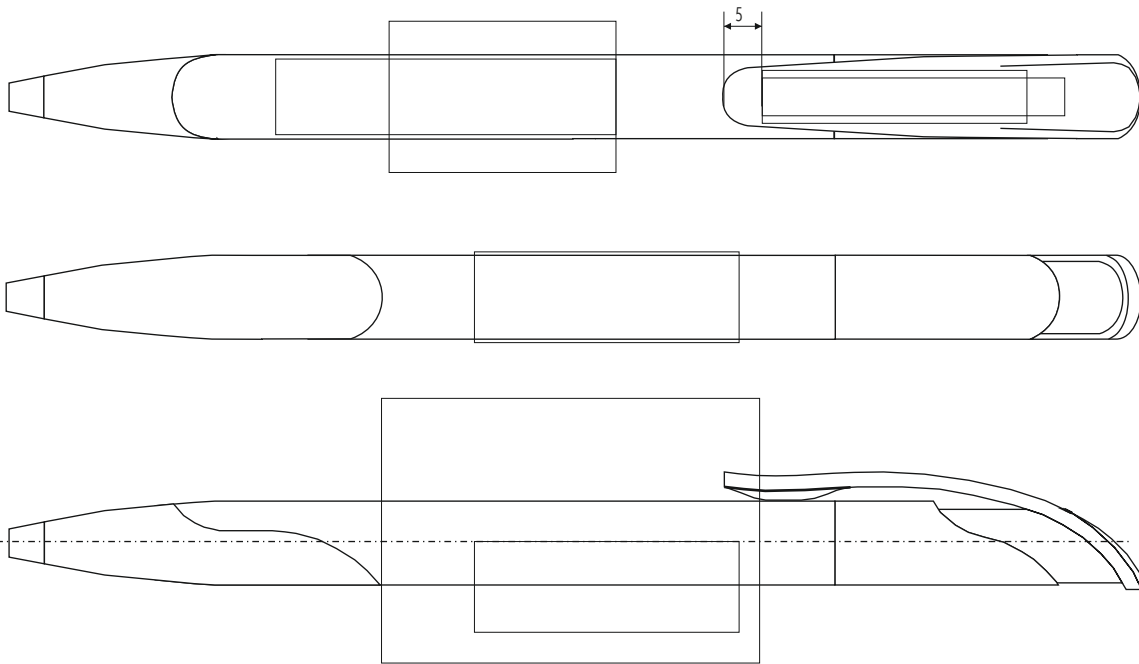

CHALLENGER SOFT / soft grip zone = clear or polished