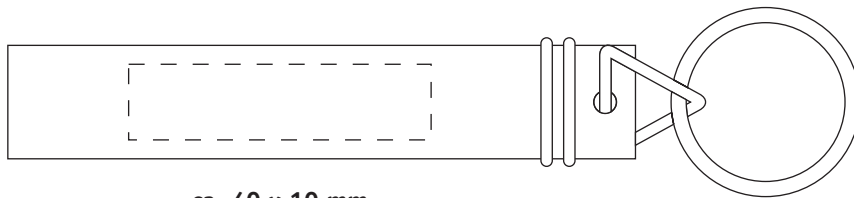

Keyring with bottle opener REFLECTS CATHARGO (10295)

ca. 40 x 10 mm