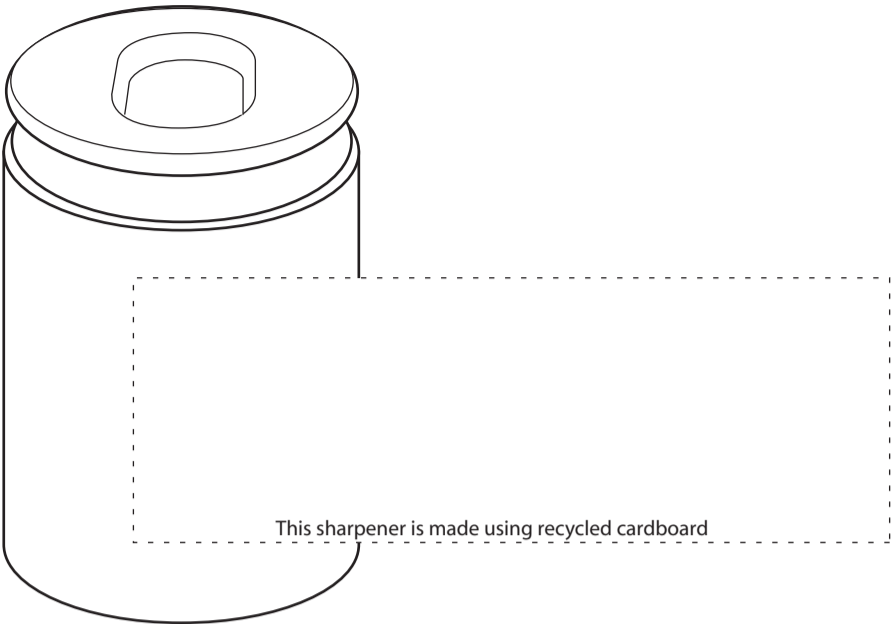

Recycled Card Sharpener

Dimensions: Ø40 x 60mm
Print area: 100 x 35mm (indicated by dashed line)
Scale: 100%

Minimum recommended font size: 7pt
Eco strapline is optional