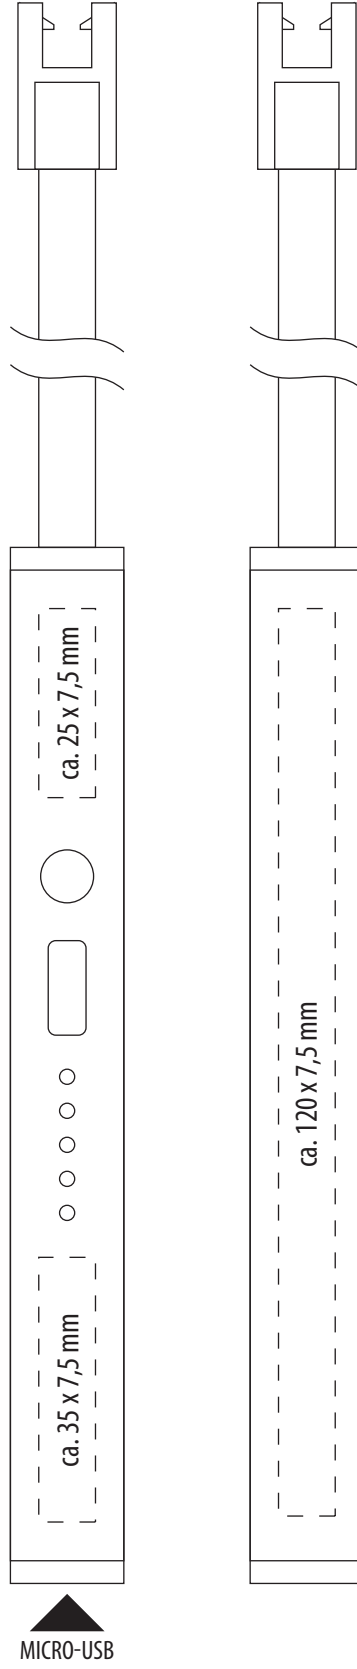

ELECTRIC ARC CANDLE LIGHTER **REFLECTS-MACAO** (52377)

PAD PRINT

ELECTRIC ARC CANDLE LIGHTER **REFLECTS-MACAO** (52377)

LASERENGRAVING