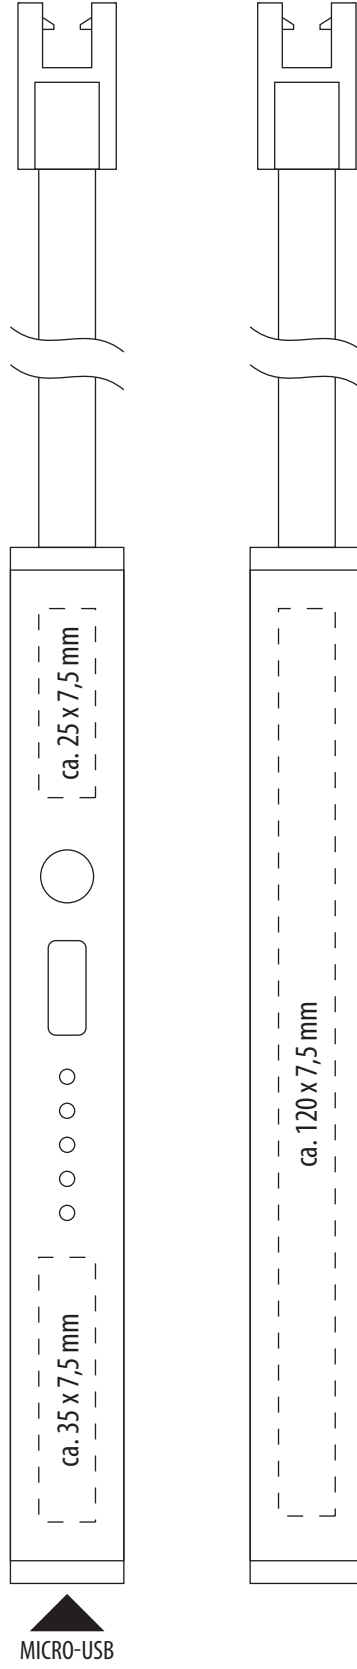

ELECTRIC ARC CANDLE LIGHTER **REFLECTS-MACAO** (52377)

PAD PRINT

ELECTRIC ARC CANDLE LIGHTER **REFLECTS-MACAO** (52377)

LASERENGRAVING