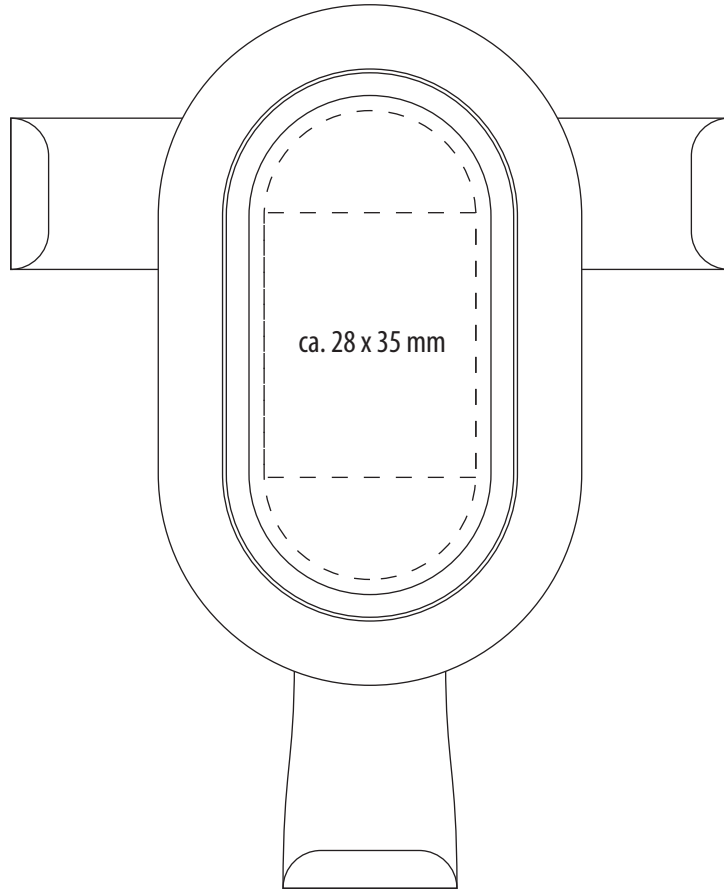

CAR WIRELESS CHARGING STATION **REFLECTS-MAIDSTONE** (52348)

LASERENGRAVING

CAR WIRELESS CHARGING STATION **REFLECTS-MAIDSTONE** (52348)

PAD PRINT