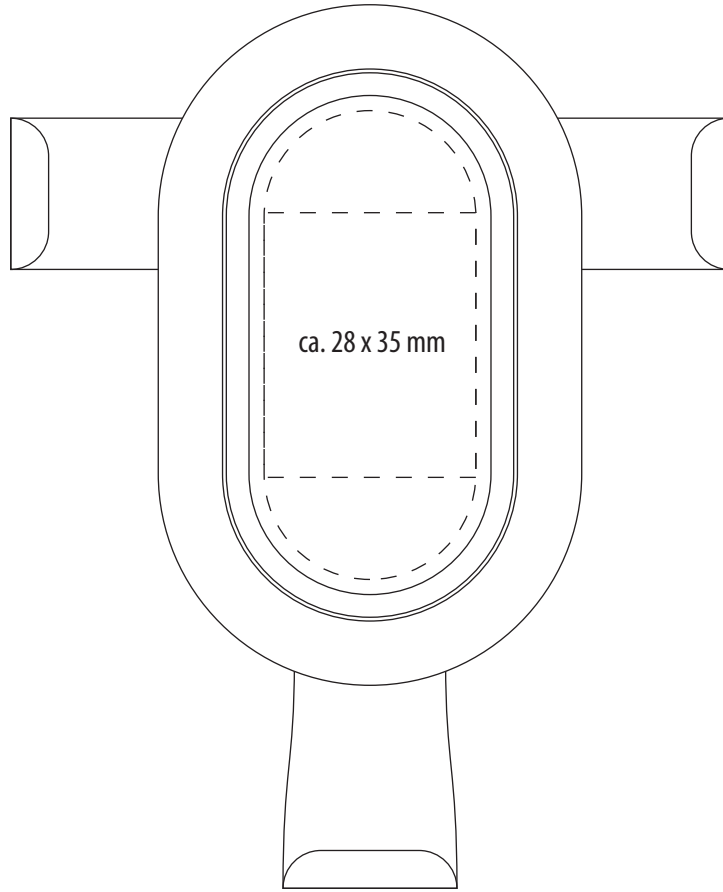

CAR WIRELESS CHARGING STATION **REFLECTS-MAIDSTONE** (52348)

LASERENGRAVING

CAR WIRELESS CHARGING STATION **REFLECTS-MAIDSTONE** (52348)

PAD PRINT